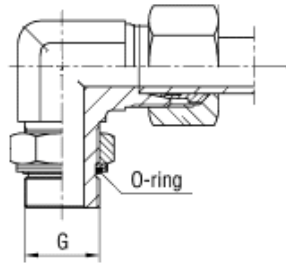

Joelho 90° Macho Orientável para tubo rosca BSP (Paralela)

Somente Corpo

Com porca e anilha

Série	Bar	Código Antigo	Tubo	Rosca Tubo	G	Código Novo
LEVE	315	JOA 06X1/8 BSP-L	6	12x1.5	1/8"-28	XX5117141X-06-02
		JOA 08X1/4 BSP-L	8	14x1.5	1/4"-19	XX5117141X-08-04
		JOA 10X1/4 BSP-L	10	16x1.5	1/4"-19	XX5117141X-10-04
	250	JOA 12X3/8 BSP-L	12	18x1.5	3/8"-19	XX5117141X-12-06
		JOA 15X1/2 BSP-L	15	22x1.5	1/2"-14	XX5117141X-15-08
		JOA 18X1/2 BSP-L	18	26x2.0	1/2"-14	XX5117141X-18-08
	160	JOA 22X3/4 BSP-L	22	30x2.0	3/4"-14	XX5117141X-22-12
		JOA 28X1 BSP-L	28	36x2.0	1"-11	XX5117141X-28-16
		JOA 35X1.1/4 BSP-L	35	45x2.0	1.1/4"-11	XX5117141X-35-20
		JOA 42X1.1/2 BSP-L	42	52x2.0	1.1/2"-11	XX5117141X-42-24
PESADA	315	JOA 06X1/4 BSP-S	6	14x1.5	1/4"-19	XX5118141X-06-04
		JOA 08X1/4 BSP-S	8	16x1.5	1/4"-19	XX5118141X-08-04
	250	JOA 10X3/8 BSP-S	10	18x1.5	3/8"-19	XX5118141X-10-06
		JOA 12X3/8 BSP-S	12	20x1.5	3/8"-19	XX5118141X-12-06
		JOA 14X1/2 BSP-S	14	22x1.5	1/2"-14	XX5118141X-14-08
		JOA 16X3/8 BSP-S	16	24x1.5	3/8"-19	XX5118141X-16-06
		JOA 16X1/2 BSP-S	16	24x1.5	1/2"-14	XX5118141X-16-08
		JOA 16X3/4 BSP-S	16	24x1.5	3/4"-14	XX5118141X-16-12
	200	JOA 20X3/4 BSP-S	20	30x2.0	3/4"-14	XX5118141X-20-12
		JOA 25X1 BSP-S	25	36x2.0	1"-11	XX5118141X-25-16
	160	JOA 30X1.1/4 BSP-S	30	42x2.0	1.1/4"-11	XX5118141X-30-20
		JOA 38X1.1/2 BSP-S	38	52x2.0	1.1/2"-11	XX5118141X-38-24