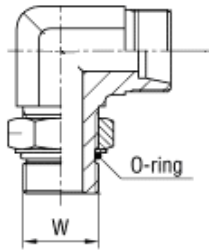

Joelho 90° Macho Orientável para tubo rosca UNF

Somente Corpo

Com porca e anilha

Série	Bar	Código Novo	Tubo	Rosca Tubo	W	Código Novo
LEVE	315	JOA 06X7/16 UNF-L	6	12x1.5	7/16"-20	XX5117331X-06-04
		JOA 08X7/16 UNF-L	8	14x1.5	7/16"-20	XX5117331X-08-04
		JOA 10X9/16 UNF-L	10	16x1.5	9/16"-18	XX5117331X-10-06
		JOA 12X3/4 UNF-L	12	18x1.5	3/4"-16	XX5117331X-12-08
		JOA 15X7/8 UNF-L	15	22x1.5	7/8"-14	XX5117331X-15-10
		JOA 18X7/8 UNF-L	18	26x2.0	7/8"-14	XX5117331X-18-10
	160	JOA 22X1.1/16 UNF-L	22	30x2.0	1.1/16"-12	XX5117331X-22-12
		JOA 28X1.5/16 UNF-L	28	36x2.0	1.5/16"-12	XX5117331X-28-16
		JOA 35X1.5/8 UNF-L	35	45x2.0	1.5/8"-12	XX5117331X-35-20
		JOA 42X1.7/8 UNF-L	42	52x2.0	1.7/8"-12	XX5117331X-42-24
PESADA	400	JOA 06X7/16 UNF-S	6	14x1.5	7/16"-20	XX5118331X-06-04
		JOA 08X9/16 UNF-S	8	16x1.5	9/16"-18	XX5118331X-08-06
		JOA 10X9/16 UNF-S	10	18x1.5	9/16"-18	XX5118331X-10-06
		JOA 12X3/4 UNF-S	12	20x1.5	3/4"-16	XX5118331X-12-08
		JOA 14X7/8 UNF-S	14	22x1.5	7/8"-14	XX5118331X-14-10
		JOA 16X3/4 UNF-S	16	24x1.5	3/4"-16	XX5118331X-16-08
		JOA 16X7/8 UNF-S	16	24x1.5	7/8"-14	XX5118331X-16-10
		JOA 20X1.1/16 UNF-S	20	30x2.0	1.1/16"-12	XX5118331X-20-12
		JOA 25X1.1/16 UNF-S	25	36x2.0	1.1/16"-12	XX5118331X-25-12
		JOA 25X1.5/16 UNF-S	25	36x2.0	1.5/16"-12	XX5118331X-25-16
	250	JOA 30X1.5/8 UNF-S	30	42x2.0	1.5/8"-12	XX5118331X-30-20
		JOA 38X1.7/8 UNF-S	38	52x2.0	1.7/8"-12	XX5118331X-38-24