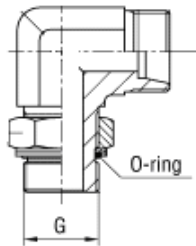

Joelho 90° Macho Orientável para tubo rosca BSP (Paralela)

Somente Corpo

Com porca e anilha

Série	Bar	Código Antigo	Tubo	Rosca Tubo	G	Código Novo
LEVE	315	JOA 06X1/8 BSP-L	6	12x1.5	1/8"-28	XX5117141X-06-02
		JOA 08X1/4 BSP-L	8	14x1.5	1/4"-19	XX5117141X-08-04
		JOA 10X1/4 BSP-L	10	16x1.5	1/4"-19	XX5117141X-10-04
	250	JOA 12X3/8 BSP-L	12	18x1.5	3/8"-19	XX5117141X-12-06
		JOA 15X1/2 BSP-L	15	22x1.5	1/2"-14	XX5117141X-15-08
		JOA 18X1/2 BSP-L	18	26x2.0	1/2"-14	XX5117141X-18-08
	160	JOA 22X3/4 BSP-L	22	30x2.0	3/4"-14	XX5117141X-22-12
		JOA 28X1 BSP-L	28	36x2.0	1"-11	XX5117141X-28-16
		JOA 35X1.1/4 BSP-L	35	45x2.0	1.1/4"-11	XX5117141X-35-20
		JOA 42X1.1/2 BSP-L	42	52x2.0	1.1/2"-11	XX5117141X-42-24
PESADA	315	JOA 06X1/4 BSP-S	6	14x1.5	1/4"-19	XX5118141X-06-04
		JOA 08X1/4 BSP-S	8	16x1.5	1/4"-19	XX5118141X-08-04
	250	JOA 10X3/8 BSP-S	10	18x1.5	3/8"-19	XX5118141X-10-06
		JOA 12X3/8 BSP-S	12	20x1.5	3/8"-19	XX5118141X-12-06
		JOA 14X1/2 BSP-S	14	22x1.5	1/2"-14	XX5118141X-14-08
		JOA 16X3/8 BSP-S	16	24x1.5	3/8"-19	XX5118141X-16-06
		JOA 16X1/2 BSP-S	16	24x1.5	1/2"-14	XX5118141X-16-08
		JOA 16X3/4 BSP-S	16	24x1.5	3/4"-14	XX5118141X-16-12
	200	JOA 20X3/4 BSP-S	20	30x2.0	3/4"-14	XX5118141X-20-12
		JOA 25X1 BSP-S	25	36x2.0	1"-11	XX5118141X-25-16
	160	JOA 30X1.1/4 BSP-S	30	42x2.0	1.1/4"-11	XX5118141X-30-20
		JOA 38X1.1/2 BSP-S	38	52x2.0	1.1/2"-11	XX5118141X-38-24