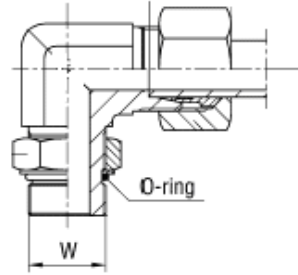

Joelho 90° Macho Orientável para tubo rosca UNF

Somente Corpo

Com porca e anilha

Série	Bar	Código Novo	Tubo	Rosca Tubo	W	Código Novo
LEVE	315	JOA 06X7/16 UNF-L	6	12x1.5	7/16"-20	XX5117331X-06-04
		JOA 08X7/16 UNF-L	8	14x1.5	7/16"-20	XX5117331X-08-04
		JOA 10X9/16 UNF-L	10	16x1.5	9/16"-18	XX5117331X-10-06
		JOA 12X3/4 UNF-L	12	18x1.5	3/4"-16	XX5117331X-12-08
		JOA 15X7/8 UNF-L	15	22x1.5	7/8"-14	XX5117331X-15-10
		JOA 18X7/8 UNF-L	18	26x2.0	7/8"-14	XX5117331X-18-10
	160	JOA 22X1.1/16 UNF-L	22	30x2.0	1.1/16"-12	XX5117331X-22-12
		JOA 28X1.5/16 UNF-L	28	36x2.0	1.5/16"-12	XX5117331X-28-16
		JOA 35X1.5/8 UNF-L	35	45x2.0	1.5/8"-12	XX5117331X-35-20
		JOA 42X1.7/8 UNF-L	42	52x2.0	1.7/8"-12	XX5117331X-42-24
PESADA	400	JOA 06X7/16 UNF-S	6	14x1.5	7/16"-20	XX5118331X-06-04
		JOA 08X9/16 UNF-S	8	16x1.5	9/16"-18	XX5118331X-08-06
		JOA 10X9/16 UNF-S	10	18x1.5	9/16"-18	XX5118331X-10-06
		JOA 12X3/4 UNF-S	12	20x1.5	3/4"-16	XX5118331X-12-08
		JOA 14X7/8 UNF-S	14	22x1.5	7/8"-14	XX5118331X-14-10
		JOA 16X3/4 UNF-S	16	24x1.5	3/4"-16	XX5118331X-16-08
		JOA 16X7/8 UNF-S	16	24x1.5	7/8"-14	XX5118331X-16-10
		JOA 20X1.1/16 UNF-S	20	30x2.0	1.1/16"-12	XX5118331X-20-12
		JOA 25X1.1/16 UNF-S	25	36x2.0	1.1/16"-12	XX5118331X-25-12
		JOA 25X1.5/16 UNF-S	25	36x2.0	1.5/16"-12	XX5118331X-25-16
	250	JOA 30X1.5/8 UNF-S	30	42x2.0	1.5/8"-12	XX5118331X-30-20
		JOA 38X1.7/8 UNF-S	38	52x2.0	1.7/8"-12	XX5118331X-38-24