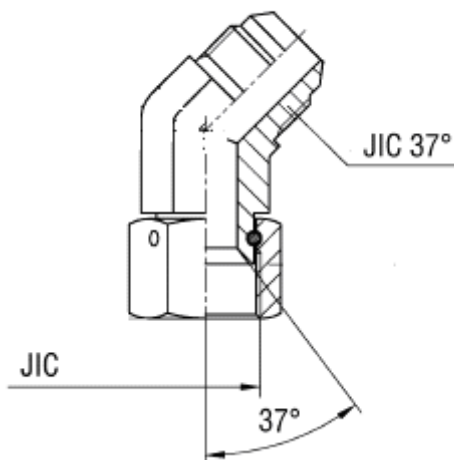

Adaptador curvo 45° fêmea JIC x macho JIC

Série	Bar	Código Antigo	JIC 37°	Código Novo
UNIVERSAL	450	VFJMJ-04-04	7/16"-20	XX2650261X-04-04
		VFJMJ-05-05	1/2"-20	XX2650261X-05-05
	350	VFJMJ-06-06	9/16"-18	XX2650261X-06-06
		VFJMJ-08-08	3/4"-16	XX2650261X-08-08
		VFJMJ-10-10	7/8"-14	XX2650261X-10-10
		VFJMJ-12-12	1.1/16"-12	XX2650261X-12-12
	290	VFJMJ-16-16	1.5/16"-12	XX2650261X-16-16
	240	VFJMJ-20-20	1.5/8"-12	XX2650261X-20-20
		VFJMJ-24-24	1.7/8"-12	XX2650261X-24-24