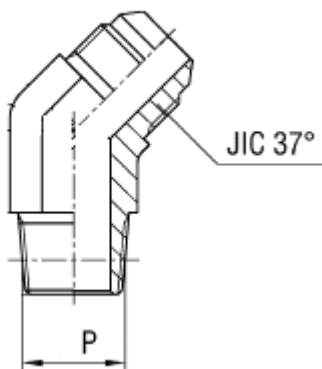

Adaptador curvo 45° macho NPTF x macho JIC

Série	Bar	Código Antigo	P	JIC 37°	Código Novo
UNIVERSAL	350	VMNMJ-02-04	1/8"-27	7/16"-20	XX2627261X-02-04
		VMNMJ-02-05	1/8"-27	1/2"-20	XX2627261X-02-05
		VMNMJ-04-06	1/4"-18	9/16"-18	XX2627261X-04-06
		VMNMJ-06-08	3/8"-18	3/4"-18	XX2627261X-06-08
		VMNMJ-08-10	1/2"-14	7/8"-14	XX2627261X-08-10
	290	VMNMJ-12-12	3/4"-14	1.1/16"-12	XX2627261X-12-12
	240	VMNMJ-16-16	1"-11.1/2	1.5/16"-12	XX2627261X-16-16
		VMNMJ-20-20	1.1/4"-11.1/2	1.5/8"-12	XX2627261X-20-20
		VMNMJ-24-24	1.1/2"-11.1/2	1.7/8"-12	XX2627261X-24-24
	350	VMNMJ-04-04	1/4"-18	7/16"-20	XX2627261X-04-04
		VMNMJ-04-05	1/4"-18	1/2"-20	XX2627261X-04-05
		VMNMJ-02-06	1/8"-27	9/16"-18	XX2627261X-02-06
		VMNMJ-06-06	3/8"-18	9/16"-18	XX2627261X-06-06
		VMNMJ-08-06	1/2"-14	9/16"-18	XX2627261X-08-06
		VMNMJ-04-08	1/4"-18	3/4"-18	XX2627261X-04-08
		VMNMJ-08-08	1/2"-14	3/4"-16	XX2627261X-08-08
		VMNMJ-12-08	3/4"-14	3/4"-16	XX2627261X-12-08
		VMNMJ-06-10	3/8"-18	7/8"-14	XX2627261X-06-10
		VMNMJ-12-10	3/4"-14	7/8"-14	XX2627261X-12-10
	290	VMNMJ-08-12	1/2"-14	1.1/16"-12	XX2627261X-08-12
		VMNMJ-16-12	1"-11.1/2	1.1/16"-12	XX2627261X-16-12
	240	VMNMJ-12-16	3/4"-14	1.5/16"-12	XX2627261X-12-16
		VMNMJ-16-20	1"-11.1/2	1.5/8"-12	XX2627261X-16-20