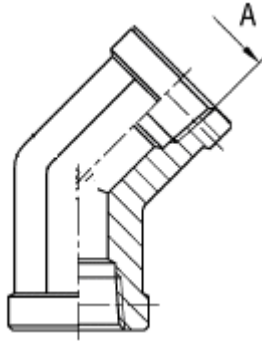

Adaptador 45° Fêmea NPTF

Série	Bar	Código Antigo	A	Código Novo	
UNIVERSAL	350	VFNFN-02-02	1/8"-27	XX2658581X-02-02	
		VFNFN-04-04	1/4"-18	XX2658581X-04-04	
	250	VFNFN-06-06	3/8"-18	XX2658581X-06-06	
	225	VFNFN-08-08	1/2"-14	XX2658581X-08-08	
	200	VFNFN-12-12	3/4"-14	XX2658581X-12-12	
		VFNFN-16-16	1"-11.1/2	XX2658581X-16-16	
		VFNFN-20-20	1.1/4"-11.1/2	XX2658581X-20-20	
	160	VFNFN-24-24	1.1/2"-11.1/2	XX2658581X-24-24	
		100	VFNFN-32-32	2"-11.1/2	XX2658581X-32-32