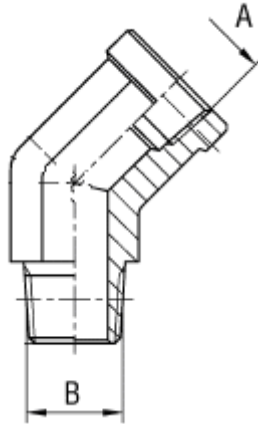

Adaptador 45° macho NPTF x fêmea NPTF

Série	Bar	Código Antigo	A	B	Código Novo	
UNIVERSAL	350	VMNFN-02-02	1/8"-27	1/8"-24	XX2627581X-02-02	
		VMNFN-04-04	1/4"-18	1/4"-18	XX2627581X-04-04	
	250	VMNFN-06-06	3/8"-18	3/8"-18	XX2627581X-06-06	
	225	VMNFN-08-08	1/2"-14	1/2"-14	XX2627581X-08-08	
	200	VMNFN-12-12	3/4"-14	3/4"-14	XX2627581X-12-12	
		VMNFN-16-16	1"-11.1/2	1"-11.1/2	XX2627581X-16-16	
		VMNFN-20-20	1.1/4"-11.1/2	1.1/4"-11.1/2	XX2627581X-20-20	
	160	VMNFN-24-24	1.1/2"-11.1/2	1.1/2"-11.1/2	XX2627581X-24-24	
		100	VMNFN-32-32	2"-11.1/2	2"-11.1/2	XX2627581X-32-32