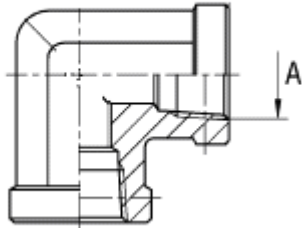

Adaptador 90° Fêmea NPTF

Série	Bar	Código Antigo	A	Código Novo
UNIVERSAL	350	LFNFN-02-02	1/8"-27	XX2958581X-02-02
		LFNFN-04-04	1/4"-18	XX2958581X-04-04
	250	LFNFN-06-06	3/8"-18	XX2958581X-06-06
	225	LFNFN-08-08	1/2"-14	XX2958581X-08-08
	200	LFNFN-12-12	3/4"-14	XX2958581X-12-12
	160	LFNFN-16-16	1"-11.1/2	XX2958581X-16-16
		LFNFN-20-20	1.1/4"-11.1/2	XX2958581X-20-20
		LFNFN-24-24	1.1/2"-11.1/2	XX2958581X-24-24
	100	LFNFN-32-32	2"-11.1/2	XX2958581X-32-32