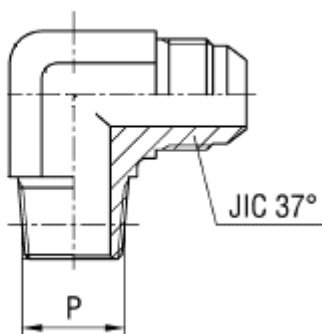

Adaptador curvo 90° rosca macho NPTF x rosca macho JIC

Série	Bar	Descrição	P	JIC 37°	Código Novo
UNIVERSAL	350	LMNMJ-02-04	1/8"-27	7/16"-20	XX2927261X-02-04
		LMNMJ-02-05	1/8"-27	1/2"-20	XX2927261X-02-05
		LMNMJ-04-06	1/4"-18	9/16"-18	XX2927261X-04-06
		LMNMJ-06-08	3/8"-18	3/4"-16	XX2927261X-06-08
		LMNMJ-08-10	1/2"-14	7/8"-14	XX2927261X-08-10
	290	LMNMJ-12-12	3/4"-14	1.1/12"-12	XX2927261X-12-12
		LMNMJ-16-16	1"-11.1/2	1.5/16"-12	XX2927261X-16-16
	240	LMNMJ-20-20	1.1/4"-11.1/2	1.5/8"-12	XX2927261X-20-20
		LMNMJ-24-24	1.1/2"-11.1/2	1.7/8"-12	XX2927261X-24-24
	350	LMNMJ-04-04	1/4"-18	7/16"-20	XX2927261X-04-04
		LMNMJ-06-04	3/8"-18	7/16"-20	XX2927261X-06-04
		LMNMJ-08-04	1/2"-14	7/16"-20	XX2927261X-08-04
		LMNMJ-04-05	1/4"-18	1/2"-20	XX2927261X-04-05
		LMNMJ-02-06	1/8"-27	9/16"-18	XX2927261X-02-06
		LMNMJ-06-06	3/8"-18	9/16"-18	XX2927261X-06-06
		LMNMJ-08-06	1/2"-14	9/16"-18	XX2927261X-08-06
		LMNMJ-04-08	1/4"-18	3/4"-16	XX2927261X-04-08
		LMNMJ-08-08	1/2"-14	3/4"-16	XX2927261X-08-08
		LMNMJ-12-08	3/4"-14	3/4"-16	XX2927261X-12-08
		LMNMJ-06-10	3/8"-18	7/8"-14	XX2927261X-06-10
		LMNMJ-12-10	3/4"-14	7/8"-14	XX2927261X-12-10
		LMNMJ-08-12	1/2"-14	1.1/16"-12	XX2927261X-08-12
		290	LMNMJ-16-12	1"-11.1/2	1.1/16"-12
	LMNMJ-12-16		3/4"-14	1.5/16"-12	XX2927261X-12-16
	240	LMNMJ-20-16	1.1/4"-11.1/2	1.5/16"-12	XX2927261X-20-16
		LMNMJ-16-20	1"-11.1/2	1.5/8"-12	XX2927261X-16-20
		LMNMJ-24-20	1.1/2"-11.1/2	1.5/8"-12	XX2927261X-24-20
		LMNMJ-20-24	1.1/4"-11.1/2	1.7/8"-12	XX2927261X-20-24

Adaptador curvo 90° Macho JIC x Macho JIC para painel

Série	Bar	Código Antigo	JIC 37°	Código Novo
UNIVERSAL	450	LMJMJP-04-04	7/16"-20	XX3126261X-04-04
		LMJMJP-05-05	1/2"-20	XX3126261X-05-05
	350	LMJMJP-06-06	9/16"-18	XX3126261X-06-06
		LMJMJP-08-08	3/4"-16	XX3126261X-08-08
		LMJMJP-10-10	7/8"-10	XX3126261X-10-10
		LMJMJP-12-12	1.1/16"-12	XX3126261X-12-12
	290	LMJMJP-16-16	1.5/16"-12	XX3126261X-16-16
	240	LMJMJP-20-20	1.5/8"-12	XX3126261X-20-20
		LMJMJP-24-24	1.7/8"-12	XX3126261X-24-24