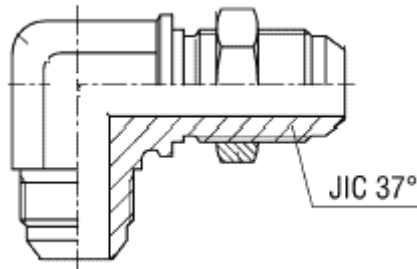

Adaptador curvo 90° rosca macho NPTF x rosca macho JIC

Série	Bar	Descrição	P	JIC 37°	Código Novo
UNIVERSAL	350	LMNMJ-02-04	1/8"-27	7/16"-20	XX2927261X-02-04
		LMNMJ-02-05	1/8"-27	1/2"-20	XX2927261X-02-05
		LMNMJ-04-06	1/4"-18	9/16"-18	XX2927261X-04-06
		LMNMJ-06-08	3/8"-18	3/4"-16	XX2927261X-06-08
		LMNMJ-08-10	1/2"-14	7/8"-14	XX2927261X-08-10
	290	LMNMJ-12-12	3/4"-14	1.1/12"-12	XX2927261X-12-12
		LMNMJ-16-16	1"-11.1/2	1.5/16"-12	XX2927261X-16-16
	240	LMNMJ-20-20	1.1/4"-11.1/2	1.5/8"-12	XX2927261X-20-20
		LMNMJ-24-24	1.1/2"-11.1/2	1.7/8"-12	XX2927261X-24-24
	350	LMNMJ-04-04	1/4"-18	7/16"-20	XX2927261X-04-04
		LMNMJ-06-04	3/8"-18	7/16"-20	XX2927261X-06-04
		LMNMJ-08-04	1/2"-14	7/16"-20	XX2927261X-08-04
		LMNMJ-04-05	1/4"-18	1/2"-20	XX2927261X-04-05
		LMNMJ-02-06	1/8"-27	9/16"-18	XX2927261X-02-06
		LMNMJ-06-06	3/8"-18	9/16"-18	XX2927261X-06-06
		LMNMJ-08-06	1/2"-14	9/16"-18	XX2927261X-08-06
		LMNMJ-04-08	1/4"-18	3/4"-16	XX2927261X-04-08
		LMNMJ-08-08	1/2"-14	3/4"-16	XX2927261X-08-08
		LMNMJ-12-08	3/4"-14	3/4"-16	XX2927261X-12-08
		LMNMJ-06-10	3/8"-18	7/8"-14	XX2927261X-06-10
		LMNMJ-12-10	3/4"-14	7/8"-14	XX2927261X-12-10
		LMNMJ-08-12	1/2"-14	1.1/16"-12	XX2927261X-08-12
		290	LMNMJ-16-12	1"-11.1/2	1.1/16"-12
	LMNMJ-12-16		3/4"-14	1.5/16"-12	XX2927261X-12-16
	240	LMNMJ-20-16	1.1/4"-11.1/2	1.5/16"-12	XX2927261X-20-16
		LMNMJ-16-20	1"-11.1/2	1.5/8"-12	XX2927261X-16-20
		LMNMJ-24-20	1.1/2"-11.1/2	1.5/8"-12	XX2927261X-24-20
		LMNMJ-20-24	1.1/4"-11.1/2	1.7/8"-12	XX2927261X-20-24

Adaptador curvo 90° Macho JIC x Macho JIC para painel

Série	Bar	Código Antigo	JIC 37°	Código Novo
UNIVERSAL	450	LMJMJP-04-04	7/16"-20	XX3126261X-04-04
		LMJMJP-05-05	1/2"-20	XX3126261X-05-05
	350	LMJMJP-06-06	9/16"-18	XX3126261X-06-06
		LMJMJP-08-08	3/4"-16	XX3126261X-08-08
		LMJMJP-10-10	7/8"-10	XX3126261X-10-10
		LMJMJP-12-12	1.1/16"-12	XX3126261X-12-12
	290	LMJMJP-16-16	1.5/16"-12	XX3126261X-16-16
	240	LMJMJP-20-20	1.5/8"-12	XX3126261X-20-20
		LMJMJP-24-24	1.7/8"-12	XX3126261X-24-24