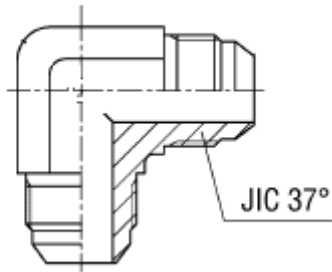

Adaptador curvo 90° Macho JIC x Macho JIC

Série	Bar	Código Antigo	JIC 37°	Código Novo
UNIVERSAL	450	LMJMJ-04-04	7/16"-20	XX2926261X-04-04
		LMJMJ-05-05	1/2"-20	XX2926261X-05-05
	350	LMJMJ-06-06	9/16"-18	XX2926261X-06-06
		LMJMJ-08-08	3/4"-16	XX2926261X-08-08
		LMJMJ-10-10	7/8"-14	XX2926261X-10-10
		LMJMJ-12-12	1.1/16"-12	XX2926261X-12-12
	290	LMJMJ-16-16	1.5/16"-12	XX2926261X-16-16
	240	LMJMJ-20-20	1.5/8"-12	XX2926261X-20-20
		LMJMJ-24-24	1.7/8"-12	XX2926261X-24-24