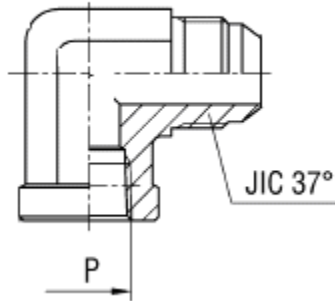

Adaptador 90° fêmea NPTF x macho JIC

Série	Bar	Código Antigo	P	JIC 37°	Código Novo	
UNIVERSAL	350	LFNMJ-02-04	1/8"-27	7/16"-20	XX2958261X-02-04	
		LFNMJ-02-05	1/8"-27	1/2"-20	XX2958261X-02-05	
		LFNMJ-04-06	1/4"-18	9/16"-18	XX2958261X-04-06	
		LFNMJ-06-08	3/8"-18	3/4"-16	XX2958261X-06-08	
		LFNMJ-08-10	1/2"-14	7/8"-14	XX2958261X-08-10	
		LFNMJ-12-12	3/4"-14	1.1/16"-12	XX2958261X-12-12	
	290	LFNMJ-16-16	1"-11.1/2	1.5/16"-12	XX2958261X-16-16	
	240	LFNMJ-20-20	1.1/4"-11.1/2	1.5/8"-12	XX2958261X-20-20	
		LFNMJ-24-24	1.1/2"-11.1/2	1.7/8"-12	XX2958261X-24-24	
	350	LFNMJ-04-04	1/4"-18	7/16"-20	XX2958261X-04-04	
		LFNMJ-04-05	1/4"-18	1/2"-20	XX2958261X-04-05	
		LFNMJ-02-06	1/8"-27	9/16"-18	XX2958261X-02-06	
		LFNMJ-06-06	3/8"-18	9/16"-18	XX2958261X-06-06	
		LFNMJ-04-08	1/4"-18	3/4"-16	XX2958261X-04-08	
		LFNMJ-08-08	1/2"-14	3/4"-16	XX2958261X-08-08	
			LFNMJ-08-12	1/2"-14	1.1/16"-12	XX2958261X-08-12