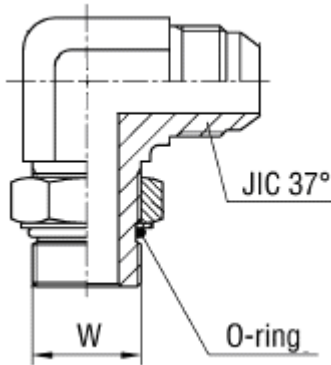

Adaptador 90° macho orientável UNF x macho JIC

Série	Bar	Código Antigo	W	JIC 37°	Código Novo	
UNIVERSAL	400	LMSOMJ-04-04	7/16"-20	7/16"-20	XX3033261X-04-04	
		LMSOMJ-05-05	1/2"-20	1/2"-20	XX3033261X-05-05	
	350	LMSOMJ-06-06	9/16"-18	9/16"-18	XX3033261X-06-06	
		LMSOMJ-08-08	3/4"-16	3/4"-16	XX3033261X-08-08	
		LMSOMJ-10-10	7/8"-10	7/8"-14	XX3033261X-10-10	
		LMSOMJ-12-12	1.1/16"-12	1.1/16"-12	XX3033261X-12-12	
	290	LMSOMJ-16-16	1.5/16"-12	1.5/16"-12	XX3033261X-16-16	
	240	LMSOMJ-20-20	1.5/8"-12	1.5/8"-12	XX3033261X-20-20	
		LMSOMJ-24-24	1.7/8"-12	1.7/8"-12	XX3033261X-24-24	
	400	LMSOMJ-05-04	1/2"-20	7/16"-20	XX3033261X-05-04	
	350	LMSOMJ-06-04	9/16"-18	7/16"-20	XX3033261X-06-04	
		LMSOMJ-06-05	9/16"-18	1/2"-20	XX3033261X-06-05	
		LMSOMJ-04-06	7/16"-20	9/16"-20	XX3033261X-04-06	
		LMSOMJ-05-06	1/2"-20	9/16"-18	XX3033261X-05-06	
		LMSOMJ-08-06	3/4"-16	9/16"-18	XX3033261X-08-06	
		LMSOMJ-10-06	7/8"-14	9/16"-18	XX3033261X-10-06	
		LMSOMJ-06-08	9/16"-18	3/4"-16	XX3033261X-06-08	
		LMSOMJ-10-08	7/8"-14	3/4"-16	XX3033261X-10-08	
		LMSOMJ-12-08	1.1/16"-12	3/4"-16	XX3033261X-12-08	
		LMSOMJ-08-10	3/4"-16	7/8"-14	XX3033261X-08-10	
		LMSOMJ-12-10	1.1/16"-12	7/8"-14	XX3033261X-12-10	
		LMSOMJ-08-12	3/4"-16	1.1/16"-12	XX3033261X-08-12	
		LMSOMJ-10-12	7/8"-14	1.1/16"-12	XX3033261X-10-12	
		290	LMSOMJ-16-12	1.5/16"-12	1.1/16"-12	XX3033261X-16-12
	LMSOMJ-12-16	1.1/16"-12	1.5/16"-12	XX3033261X-12-16		
	240	LMSOMJ-20-16	1.5/8"-12	1.5/16"-12	XX3033261X-20-16