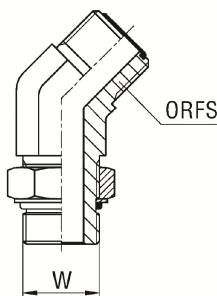

Adaptador 45° UNF macho orientável

Série	Bar	Ref. Comercial	W	ORFS	Código Interno
UNIVERSAL	420	VMSOMO-04-04	7/16"-20	9/16"-18	XX2733251X-04-04
		VMSOMO-06-06	9/16"-18	11/16"-16	XX2733251X-06-06
		VMSOMO-08-08	3/4"-16	13/16"-16	XX2733251X-08-08
		VMSOMO-10-10	7/8"-14	1"-14	XX2733251X-10-10
		VMSOMO-12-12	1.1/16"-12	1.3/16"-12	XX2733251X-12-12
	380	VMSOMO-16-16	1.5/16"-12	1.7/16"-12	XX2733251X-16-16
	280	VMSOMO-20-20	1.5/8"-12	1.11/16"-12	XX2733251X-20-20
		VMSOMO-24-24	1.7/8"-12	2"-12	XX2733251X-24-24
	420	VMSOMO-06-04	9/16"-18	9/16"-18	XX2733251X-06-04
		VMSOMO-08-04	3/4"-16	9/16"-18	XX2733251X-08-04
		VMSOMO-04-06	7/16"-20	11/16"-16	XX2733251X-04-06
		VMSOMO-08-06	3/4"-16	11/16"-16	XX2733251X-08-06
		VMSOMO-10-06	7/8"-14	11/16"-16	XX2733251X-10-06
		VMSOMO-12-06	1.1/16"-12	11/16"-16	XX2733251X-12-06
		VMSOMO-06-08	9/16"-18	13/16"-16	XX2733251X-06-08
		VMSOMO-10-08	7/8"-14	13/16"-16	XX2733251X-10-08
		VMSOMO-12-08	1.1/16"-12	13/16"-16	XX2733251X-12-08
		VMSOMO-08-10	3/4"-16	1"-14	XX2733251X-08-10
		VMSOMO-12-10	1.1/16"-12	1"-14	XX2733251X-12-10
		VMSOMO-08-12	3/4"-16	1.3/16"-12	XX2733251X-08-12
		VMSOMO-10-12	7/8"-14	1.3/16"-12	XX2733251X-10-12
	380	VMSOMO-16-12	1.5/16"-12	1.3/16"-12	XX2733251X-16-12
	420	VMSOMO-12-16	1.1/16"-12	1.7/16"-12	XX2733251X-12-16
	280	VMSOMO-20-16	1.5/8"-12	1.7/16"-12	XX2733251X-20-16
		VMSOMO-16-20	1.5/16"-12	1.11/16"-12	XX2733251X-16-20
		VMSOMO-24-20	1.7/8"-12	1.11/16"-12	XX2733251X-24-20
		VMSOMO-20-24	1.5/8"-12	2"-12	XX2733251X-20-24