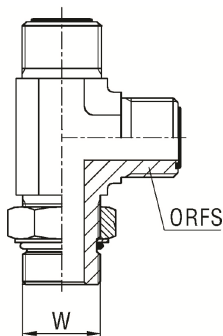

Adaptador TEE lateral macho orientável UNF

Série	bar	Ref. Comercial	W	ORFS	Código Interno	
UNIVERSAL	420	TLMSOMO-04-04	7/16"-20	9/16"-18	XX2233251X-04-04	
		TLMSOMO-06-06	9/16"-18	11/16"-16	XX2233251X-06-06	
		TLMSOMO-08-08	3/4"-16	13/16"-16	XX2233251X-08-08	
		TLMSOMO-10-10	7/8"-14	1"-14	XX2233251X-10-10	
			TLMSOMO-12-12	1.1/16"-12	1.3/16"-12	XX2233251X-12-12
	380	TLMSOMO-16-16	1.5/16"-12	1.7/16"-12	XX2233251X-16-16	
	280	TLMSOMO-20-20	1.5/8"-12	1.11/16"-12	XX2233251X-20-20	
		TLMSOMO-24-24	1.7/8"-12	2"-12	XX2233251X-24-24	
	420	TLMSOMO-06-04	9/16"-18	9/16"-18	XX2233251X-06-04	
		TLMSOMO-08-04	3/4"-16	9/16"-18	XX2233251X-08-04	
		TLMSOMO-04-06	7/16"-20	11/16"-16	XX2233251X-04-06	
		TLMSOMO-08-06	3/4"-16	11/16"-16	XX2233251X-08-06	
		TLMSOMO-10-06	7/8"-14	11/16"-16	XX2233251X-10-06	
		TLMSOMO-12-06	1.1/16"-12	11/16"-16	XX2233251X-12-06	
		TLMSOMO-06-08	9/16"-18	13/16"-16	XX2233251X-06-08	
		TLMSOMO-10-08	7/8"-14	13/16"-16	XX2233251X-10-08	
		TLMSOMO-12-08	1.1/16"-12	13/16"-16	XX2233251X-12-08	
		TLMSOMO-08-10	3/4"-16	1"-14	XX2233251X-08-10	
		TLMSOMO-12-10	1.1/16"-12	1"-14	XX2233251X-12-10	
		TLMSOMO-08-12	3/4"-16	1.3/16"-12	XX2233251X-08-12	
		TLMSOMO-10-12	7/8"-14	1.3/16"-12	XX2233251X-10-12	
		380	TLMSOMO-16-12	1.5/16"-12	1.3/16"-12	XX2233251X-16-12
	420	TLMSOMO-12-16	1.1/16"-12	1.7/16"-12	XX2233251X-12-16	
	280	TLMSOMO-20-16	1.5/8"-12	1.7/16"-12	XX2233251X-20-16	
		TLMSOMO-16-20	1.5/16"-12	1.11/16"-12	XX2233251X-16-20	
		TLMSOMO-24-20	1.7/8"-12	1.11/16"-12	XX2233251X-24-20	
		TLMSOMO-20-24	1.5/8"-12	2"-12	XX2233251X-20-24