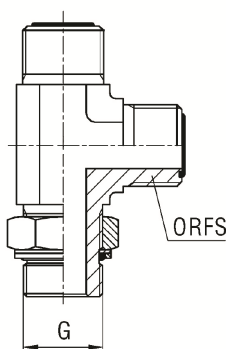

Adaptador TEE lateral macho orientável BSP

Série	bar	Ref. Comercial	G	ORFS	Código Interno	
UNIVERSAL	350	TLMSOMO-02-04	1/8"-28	9/16"-18	XX2214251X-02-04	
	315	TLMSOMO-04-06	1/4"-19	11/16"-16	XX2214251X-04-06	
	250	TLMSOMO-06-08	3/8"-19	13/16"-16	XX2214251X-06-08	
		TLMSOMO-08-10	1/2"-14	1"-14	XX2214251X-08-10	
		TLMSOMO-12-12	3/4"-14	1.3/16"-12	XX2214251X-12-12	
	200	TLMSOMO-16-16	1"-11	1.7/16"-12	XX2214251X-16-16	
		TLMSOMO-20-20	1.1/4"-11	1.11/16"-12	XX2214251X-20-20	
	160	TLMSOMO-24-24	1.1/2"-11	2"-12	XX2214251X-24-24	
	315	TLMSOMO-04-04	1/4"-19	9/16"-18	XX2214251X-04-04	
	250	TLMSOMO-06-04	3/8"-19	9/16"-18	XX2214251X-06-04	
		TLMSOMO-06-06	3/8"-19	11/16"-16	XX2214251X-06-06	
		TLMSOMO-08-06	1/2"-14	11/16"-16	XX2214251X-08-06	
	315	TLMSOMO-04-08	1/4"-19	13/16"-16	XX2214251X-04-08	
	250	TLMSOMO-08-08	1/2"-14	13/16"-16	XX2214251X-08-08	
		TLMSOMO-12-08	3/4"-14	13/16"-16	XX2214251X-12-08	
	315	TLMSOMO-04-10	1/4"-19	1"-14	XX2214251X-04-10	
	250	TLMSOMO-06-10	3/8"-19	1"-14	XX2214251X-06-10	
		TLMSOMO-12-10	3/4"-14	1"-14	XX2214251X-12-10	
	200	TLMSOMO-16-10	1"-11	1"-14	XX2214251X-16-10	
	315	TLMSOMO-04-12	1/4"-19	1.3/16"-12	XX2214251X-04-12	
	250	TLMSOMO-08-12	1/2"-14	1.3/16"-12	XX2214251X-08-12	
	200	TLMSOMO-16-12	1"-11	1.3/16"-12	XX2214251X-16-12	
	315	TLMSOMO-04-16	1/4"-19	1.7/16"-12	XX2214251X-04-16	
	250	TLMSOMO-12-16	3/4"-14	1.7/16"-12	XX2214251X-12-16	
		TLMSOMO-20-16	1.1/4"-11	1.7/16"-12	XX2214251X-20-16	
	200	TLMSOMO-16-20	1"-11	1.11/16"-12	XX2214251X-16-20	
		160	TLMSOMO-24-20	1.1/2"-11	1.11/16"-12	XX2214251X-24-20