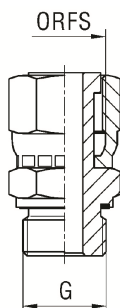

Adaptador reto macho BSPP vedação com anel ED

Série	Bar	Ref. Comercial	G	ORFS	Código Interno
UNIVERSAL	630	IMBFO-02-04	1/8"-28	9/16"-18	XX1312491X-02-04
		IMBFO-04-06	1/4"-19	11/16"-16	XX1312491X-04-06
		IMBFO-06-08	3/8"-19	13/16"-16	XX1312491X-06-08
	420	IMBFO-08-10	1/2"-14	1"-14	XX1312491X-08-10
		IMBFO-12-12	3/4"-14	1.3/16"-12	XX1312491X-12-12
		IMBFO-16-16	1"-11	1.7/16"-12	XX1312491X-16-16
	280	IMBFO-20-20	1.1/4"-11	1.11/16"-12	XX1312491X-20-20
		IMBFO-24-24	1.1/2"-11	2"-12	XX1312491X-24-24
	630	IMBFO-04-04	1/4"-19	9/16"-18	XX1312491X-04-04
		IMBFO-06-06	3/8"-19	11/16"-16	XX1312491X-06-06
		IMBFO-08-08	1/2"-14	13/16"-16	XX1312491X-08-08
	420	IMBFO-20-12	1.1/4"-11	1.3/16"-12	XX1312491X-20-12