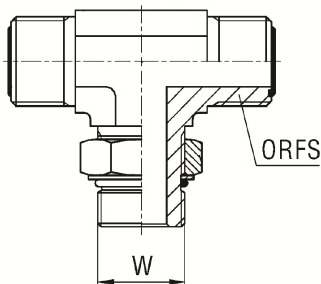

Adaptador TEE central macho orientável UNF

Série	bar	Ref. Comercial	W	ORFS	Código Interno
UNIVERSAL	420	TCMSOMO-04-04	7/16"-20	9/16"-18	XX2333251X-04-04
		TCMSOMO-06-06	9/16"-18	11/16"-16	XX2333251X-06-06
		TCMSOMO-08-08	3/4"-16	13/16"-16	XX2333251X-08-08
		TCMSOMO-10-10	7/8"-14	1"-14	XX2333251X-10-10
		TCMSOMO-12-12	1.1/16"-12	1.3/16"-12	XX2333251X-12-12
	380	TCMSOMO-16-16	1.5/16"-12	1.7/16"-12	XX2333251X-16-16
	280	TCMSOMO-20-20	1.5/8"-12	1.11/16"-12	XX2333251X-20-20
		TCMSOMO-24-24	1.7/8"-12	2"-12	XX2333251X-24-24
	420	TCMSOMO-06-04	9/16"-18	9/16"-18	XX2333251X-06-04
		TCMSOMO-08-04	3/4"-16	9/16"-18	XX2333251X-08-04
		TCMSOMO-04-06	7/16"-20	11/16"-16	XX2333251X-04-06
		TCMSOMO-08-06	3/4"-16	11/16"-16	XX2333251X-08-06
		TCMSOMO-10-06	7/8"-14	11/16"-16	XX2333251X-10-06
		TCMSOMO-12-06	1.1/16"-12	11/16"-16	XX2333251X-12-06
		TCMSOMO-06-08	9/16"-18	13/16"-16	XX2333251X-06-08
		TCMSOMO-10-08	7/8"-14	13/16"-16	XX2333251X-10-08
		TCMSOMO-12-08	1.1/16"-12	13/16"-16	XX2333251X-12-08
		TCMSOMO-08-10	3/4"-16	1"-14	XX2333251X-08-10
		TCMSOMO-12-10	1.1/16"-12	1"-14	XX2333251X-12-10
		TCMSOMO-08-12	3/4"-16	1.3/16"-12	XX2333251X-08-12
		TCMSOMO-10-12	7/8"-14	1.3/16"-12	XX2333251X-10-12
	380	TCMSOMO-16-12	1.5/16"-12	1.3/16"-12	XX2333251X-16-12
	420	TCMSOMO-12-16	1.1/16"-12	1.7/16"-12	XX2333251X-12-16
	280	TCMSOMO-20-16	1.5/8"-12	1.7/16"-12	XX2333251X-20-16
		TCMSOMO-16-20	1.5/16"-12	1.11/16"-12	XX2333251X-16-20
		TCMSOMO-24-20	1.7/8"-12	1.11/16"-12	XX2333251X-24-20
		TCMSOMO-20-24	1.5/8"-12	2"-12	XX2333251X-20-24