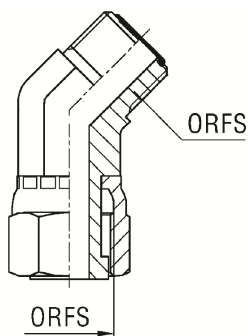

Adaptador 45° fêmea ORFS

Série	bar	Ref. Comercial	ORFS	Código Interno
UNIVERSAL	630	VFOMO-04-04	9/16"-18	XX2649251X-04-04
		VFOMO-06-06	11/16"-16	XX2649251X-06-06
		VFOMO-08-08	13/16"-16	XX2649251X-08-08
	420	VFOMO-10-10	1"-14	XX2649251X-10-10
		VFOMO-12-12	1.3/16"-12	XX2649251X-12-12
		VFOMO-16-16	1.7/16"-12	XX2649251X-16-16
	280	VFOMO-20-20	1.11/16"-12	XX2649251X-20-20
		VFOMO-24-24	2"-12	XX2649251X-24-24