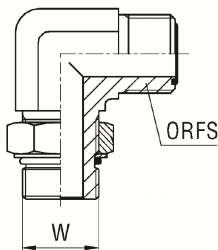

Adaptador 90° UNF macho orientável

Série	Bar	Ref. Comercial	W	ORFS	Código Interno	
UNIVERSAL	420	LMSOMO-04-04	7/16"-20	9/16"-18	XX3033251X-04-04	
		LMSOMO-06-06	9/16"-18	11/16"-16	XX3033251X-06-06	
		LMSOMO-08-08	3/4"-16	13/16"-16	XX3033251X-08-08	
		LMSOMO-10-10	7/8"-14	1"-14	XX3033251X-10-10	
			LMSOMO-12-12	1.1/16"-12	1.3/16"-12	XX3033251X-12-12
	380	LMSOMO-16-16	1.5/16"-12	1.7/16"-12	XX3033251X-16-16	
	280	LMSOMO-20-20	1.5/8"-12	1.11/16"-12	XX3033251X-20-20	
		LMSOMO-24-24	1.7/8"-12	2"-12	XX3033251X-24-24	
	420	LMSOMO-06-04	9/16"-18	9/16"-18	XX3033251X-06-04	
		LMSOMO-08-04	3/4"-16	9/16"-18	XX3033251X-08-04	
		LMSOMO-04-06	7/16"-20	11/16"-16	XX3033251X-04-06	
		LMSOMO-08-06	3/4"-16	11/16"-16	XX3033251X-08-06	
		LMSOMO-10-06	7/8"-14	11/16"-16	XX3033251X-10-06	
		LMSOMO-12-06	1.1/16"-12	11/16"-16	XX3033251X-12-06	
		LMSOMO-06-08	9/16"-18	13/16"-16	XX3033251X-06-08	
		LMSOMO-10-08	7/8"-14	13/16"-16	XX3033251X-10-08	
		LMSOMO-12-08	1.1/16"-12	13/16"-16	XX3033251X-12-08	
		LMSOMO-08-10	3/4"-16	1"-14	XX3033251X-08-10	
		LMSOMO-12-10	1.1/16"-12	1"-14	XX3033251X-12-10	
		LMSOMO-08-12	3/4"-16	1.3/16"-12	XX3033251X-08-12	
		LMSOMO-10-12	7/8"-14	1.3/16"-12	XX3033251X-10-12	
		380	LMSOMO-16-12	1.5/16"-12	1.3/16"-12	XX3033251X-16-12
	420	LMSOMO-12-16	1.1/16"-12	1.7/16"-12	XX3033251X-12-16	
	280	LMSOMO-20-16	1.5/8"-12	1.7/16"-12	XX3033251X-20-16	
		LMSOMO-16-20	1.5/16"-12	1.11/16"-12	XX3033251X-16-20	
		LMSOMO-24-20	1.7/8"-12	1.11/16"-12	XX3033251X-24-20	
		LMSOMO-20-24	1.5/8"-12	2"-12	XX3033251X-20-24