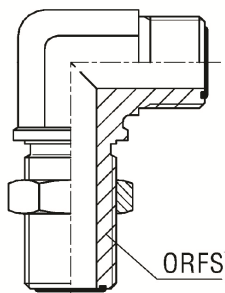

Adaptador 90° ORFS painel

Série	Bar	Ref. Comercial	ORFS	Código Interno
UNIVERSAL	630	LMOMOP-04-04	9/16"-18	XX3125251X-04-04
		LMOMOP-06-06	11/16"-16	XX3125251X-06-06
		LMOMOP-08-08	13/16"-16	XX3125251X-08-08
	420	LMOMOP-10-10	1"-14	XX3125251X-10-10
		LMOMOP-12-12	1.3/16"-12	XX3125251X-12-12
		LMOMOP-16-16	1.7/16"-12	XX3125251X-16-16
	280	LMOMOP-20-20	1.11/16"-12	XX3125251X-20-20
		LMOMOP-24-24	2"-12	XX3125251X-24-24