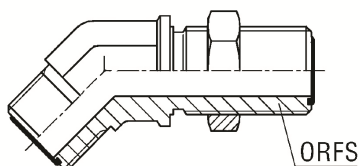

Adaptador 45° ORFS painel

Série	Bar	Ref. Comercial	ORFS	Código Interno
UNIVERSAL	630	VMOMOP-04-04	9/16"-18	XX4725251X-04-04
		VMOMOP-06-06	11/16"-16	XX4725251X-06-06
		VMOMOP-08-08	13/16"-16	XX4725251X-08-08
	420	VMOMOP-10-10	1"-14	XX4725251X-10-10
		VMOMOP-12-12	1.3/16"-12	XX4725251X-12-12
		VMOMOP-16-16	1.7/16"-12	XX4725251X-16-16
	280	VMOMOP-20-20	1.11/16"-12	XX4725251X-20-20
		VMOMOP-24-24	2"-12	XX4725251X-24-24