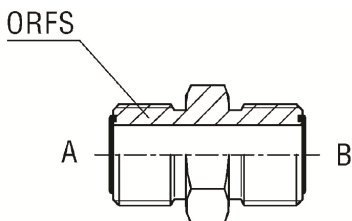

Adaptador reto ORFS

Série	Bar	Ref. Comercial	A	B	Código Interno
UNIVERSAL	630	IMOMO-04-04	9/16"-18	9/16"-18	XX1325251X-04-04
		IMOMO-06-06	11/16"-16	11/16"-16	XX1325251X-06-06
		IMOMO-08-08	13/16"-16	13/16"-16	XX1325251X-08-08
	420	IMOMO-10-10	1"-14	1"-14	XX1325251X-10-10
		IMOMO-12-12	1.3/16"-12	1.3/16"-12	XX1325251X-12-12
		IMOMO-16-16	1.7/16"-12	1.7/16"-12	XX1325251X-16-16
	280	IMOMO-20-20	1.11/16"-12	1.11/16"-12	XX1325251X-20-20
		IMOMO-24-24	2"-12	2"-12	XX1325251X-24-24
	630	IMOMO-06-04	11/16"-16	9/16"-18	XX1325251X-06-04
		IMOMO-08-06	13/16"-16	11/16"-16	XX1325251X-08-06
	420	IMOMO-10-08	1"-14	13/16"-16	XX1325251X-10-08
		IMOMO-12-06	1.3/16"-12	11/16"-16	XX1325251X-12-06
		IMOMO-12-08	1.3/16"-12	13/16"-16	XX1325251X-12-08
		IMOMO-12-10	1.3/16"-12	1"-14	XX1325251X-12-10
		IMOMO-16-12	1.7/16"-12	1.3/16"-16	XX1325251X-16-12
	280	IMOMO-20-16	1.11/16"-18	1.7/16"-12	XX1325251X-20-16