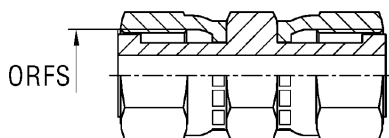

Adaptador reto fêmea ORFS

Série	Bar	Ref. Comercial	ORFS	Código Interno
UNIVERSAL	630	IFOFO-04-04	9/16"-18	XX1349491X-04-04
		IFOFO-06-06	11/16"-16	XX1349491X-06-06
		IFOFO-08-08	13/16"-16	XX1349491X-08-08
	420	IFOFO-10-10	1"-14	XX1349491X-10-10
		IFOFO-12-12	1.3/16"-12	XX1349491X-12-12
		IFOFO-16-16	1.7/16"-12	XX1349491X-16-16
	280	IFOFO-20-20	1.11/16"-12	XX1349491X-20-20
		IFOFO-24-24	2"-12	XX1349491X-24-24