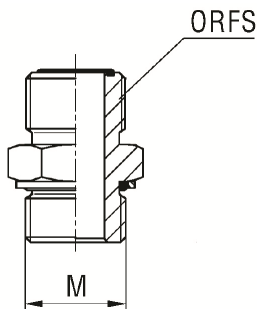

Adaptador macho Métrico vedação com anel O'ring

Série	Bar	Ref. Comercial	M	ORFS	Código Interno	
UNIVERSAL	400	IMMMO-14-04	12x1.5	9/16"-18	XX1321251X-12-04	
		IMMMO-14-06	14x1.5	11/16"-16	XX1321251X-14-06	
		IMMMO-18-08	18x1.5	13/16"-16	XX1321251X-18-08	
	315	IMMMO-22-10	22x1.5	1"-14	XX1321251X-22-10	
		IMMMO-27-12	27x2	1.3/16"-12	XX1321251X-27-12	
	280	IMMMO-33-16	33x2	1.7/16"-12	XX1321251X-33-16	
		IMMMO-42-20	42x2	1.11/16"-12	XX1321251X-42-20	
	250	IMMMO-48-24	48x2	2"-12	XX1321251X-48-24	
	400	IMMMO-10-04	10x1	9/16"-18	XX1321251X-10-04	
		IMMMO-14-04	14x1.5	9/16"-18	XX1321251X-14-04	
		IMMMO-12-06	12x1.5	11/16"-16	XX1321251X-12-06	
		IMMMO-16-06	16x1.5	11/16"-16	XX1321251X-16-06	
		IMMMO-18-06	18x1.5	11/16"-16	XX1321251X-18-06	
		IMMMO-14-08	14x1.5	13/16"-16	XX1321251X-14-08	
			IMMMO-16-08	16x1.5	13/16"-16	XX1321251X-16-08
	315	IMMMO-22-08	22x1.5	13/16"-16	XX1321251X-22-08	
	400	IMMMO-18-10	18x1.5	1"-14	XX1321251X-18-10	
	315	IMMMO-27-10	27x2	1"-14	XX1321251X-27-10	
		IMMMO-22-12	22x1.5	1.3/16"-12	XX1321251X-22-12	
	280	IMMMO-33-12	33x2	1.3/16"-12	XX1321251X-33-12	
	315	IMMMO-27-16	27x2	1.7/16"-12	XX1321251X-27-16	
	280	IMMMO-42-16	42x2	1.7/16"-12	XX1321251X-42-16	
		IMMMO-33-20	33x2	1.11/16"-12	XX1321251X-33-20	
	250	IMMMO-48-20	48x2	1.11/16"-12	XX1321251X-48-20