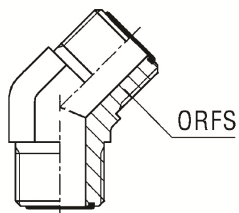

Adaptador 45° ORFS

Série	Bar	Ref. Comercial	ORFS	Código Interno
UNIVERSAL	630	VMOMO-04-04	9/16"-18	XX2625251X-04-04
		VMOMO-06-06	11/16"-16	XX2625251X-06-06
		VMOMO-08-08	13/16"-16	XX2625251X-08-08
	420	VMOMO-10-10	1"-14	XX2625251X-10-10
		VMOMO-12-12	1.3/16"-12	XX2625251X-12-12
		VMOMO-16-16	1.7/16"-12	XX2625251X-16-16
	280	VMOMO-20-20	1.11/16"-12	XX2625251X-20-20
		VMOMO-24-24	2"-12	XX2625251X-24-24