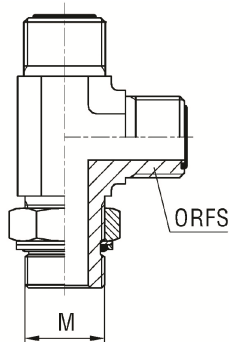

Adaptador TEE lateral macho orientável Métrico

Série	bar	Ref. Comercial	M	ORFS	Código Interno
UNIVERSAL	315	TLMMOMO-12-04	12x1.5	9/16"-18	XX2222251X-12-04
		TLMMOMO-14-06	14x1.5	11/16"-16	XX2222251X-14-06
		TLMMOMO-18-08	18x1.5	13/16"-16	XX2222251X-18-08
	250	TLMMOMO-22-10	22x1.5	1"-14	XX2222251X-22-10
		TLMMOMO-27-12	27x2	1.3/16"-12	XX2222251X-27-12
	160	TLMMOMO-33-16	33x2	1.7/16"-12	XX2222251X-33-16
		TLMMOMO-42-20	42x2	1.11/16"-12	XX2222251X-42-20
		TLMMOMO-48-24	48x2	2"-12	XX2222251X-48-24
	315	TLMMOMO-10-04	10x1	9/16"-18	XX2222251X-10-04
		TLMMOMO-16-06	16x1.5	11/16"-16	XX2222251X-16-06
		TLMMOMO-16-08	16x1.5	13/16"-16	XX2222251X-16-08
	250	TLMMOMO-22-08	22x1.5	13/16"-16	XX2222251X-22-08
	315	TLMMOMO-18-10	18x1.5	1"-14	XX2222251X-18-10
	250	TLMMOMO-27-10	27x2	1"-14	XX2222251X-27-10
		TLMMOMO-22-12	22x1.5	1.3/16"-12	XX2222251X-22-12
	160	TLMMOMO-33-12	33x2	1.3/16"-12	XX2222251X-33-12
	250	TLMMOMO-27-16	27x2	1.7/16"-12	XX2222251X-27-16
	160	TLMMOMO-42-16	42x2	1.7/16"-12	XX2222251X-42-16
TLMMOMO-48-20		48x2	1.11/16"-12	XX2222251X-48-20