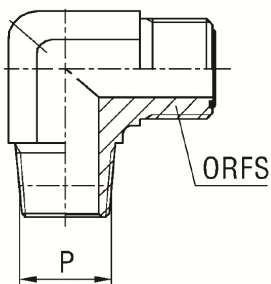

Adaptador 90° macho NPTF

Série	Bar	Ref. Comercial	W	ORFS	Código Interno
UNIVERSAL	420	LMNMO-02-04	1/8"-27	9/16"-18	XX2927251X-02-04
	630	LMNMO-04-06	1/4"-18	11/16"-16	XX2927251X-04-06
		LMNMO-06-08	3/8"-18	13/16"-16	XX2927251X-06-08
	420	LMNMO-08-10	1/2"-14	1"-14	XX2927251X-08-10
		LMNMO-12-12	3/4"-14	1.3/16"-12	XX2927251X-12-12
		LMNMO-16-16	1"-11.5	1.7/16"-12	XX2927251X-16-16
	280	LMNMO-20-20	1.1/4"-11.5	1.11/16"-12	XX2927251X-20-20
		LMNMO-24-24	1.1/2"-11.5	2"-12	XX2927251X-24-24
	630	LMNMO-04-04	1/4"-18	9/16"-18	XX2927251X-04-04
		LMNMO-06-04	3/8"-18	9/16"-18	XX2927251X-06-04
		LMNMO-06-06	3/8"-18	11/16"-16	XX2927251X-06-06
		LMNMO-08-06	1/2"-14	11/16"-16	XX2927251X-08-06
		LMNMO-04-08	1/4"-18	13/16"-16	XX2927251X-04-08
		LMNMO-08-08	1/2"-14	13/16"-16	XX2927251X-08-08
	420	LMNMO-12-08	3/4"-14	13/16"-16	XX2927251X-12-08
		LMNMO-06-10	3/8"-18	1"-14	XX2927251X-06-10
		LMNMO-12-10	3/4"-14	1"-14	XX2927251X-12-10
		LMNMO-08-12	1/2"-14	1.3/16"-12	XX2927251X-08-12
		LMNMO-16-12	1"-11.5	1.3/16"-12	XX2927251X-16-12
		LMNMO-12-16	3/4"-14	1.7/16"-12	XX2927251X-12-16
	280	LMNMO-16-20	1"-11.5	1.11/16"-12	XX2927251X-16-20
		LMNMO-20-24	1.1/4"-11.5	2"-12	XX2927251X-20-24