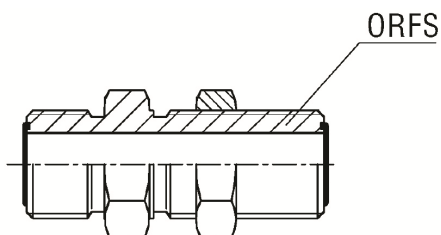

Adaptador reto macho ORFS painel

Série	Bar	Ref. Comercial	A	B	Código Interno
UNIVERSAL	630	IMOMOP-04-04	9/16"-18	9/16"-18	XX1425251X-04-04
		IMOMOP-06-06	11/16"-16	11/16"-16	XX1425251X-06-06
		IMOMOP-08-08	13/16"-16	13/16"-16	XX1425251X-08-08
	420	IMOMOP-10-10	1"-14	1"-14	XX1425251X-10-10
		IMOMOP-12-12	1.3/16"-12	1.3/16"-12	XX1425251X-12-12
	280	IMOMOP-16-16	1.7/16"-12	1.7/16"-12	XX1425251X-16-16
		IMOMOP-20-20	1.11/16"-12	1.11/16"-12	XX1425251X-20-20
		IMOMOP-24-24	2"-12	2"-12	XX1425251X-24-24