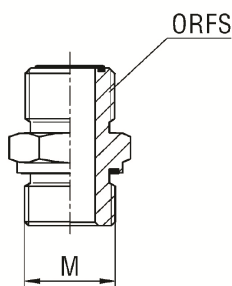

Adaptador macho Métrico vedação com anel ED

Série	bar	Ref. Comercial	M	ORFS	Código Interno	
UNIVERSAL	630	IMMMO-12-04	12x1.5	9/16"-18	XX1320251X-12-04	
		IMMMO-14-06	14x1.5	11/16"-16	XX1320251X-14-06	
		IMMMO-18-08	18x1.5	13/16"-16	XX1320251X-18-08	
	420	IMMMO-22-10	22x1.5	1"-14	XX1320251X-22-10	
		IMMMO-27-12	27x2	1.3/16"-12	XX1320251X-27-12	
		IMMMO-33-16	33x2	1.7/16"-12	XX1320251X-33-16	
	280	IMMMO-42-20	42x2	1.11/16"-12	XX1320251X-42-20	
		IMMMO-48-24	48x2	2"12	XX1320251X-48-24	
	350	IMMMO-10-04	10x1	9/16"-18	XX1320251X-10-04	
	630	IMMMO-14-04	14x1.5	9/16"-18	XX1320251X-14-04	
		IMMMO-12-06	12x1.5	11/16"-16	XX1320251X-12-06	
		IMMMO-16-06	16x1.5	11/16"-16	XX1320251X-16-06	
		IMMMO-18-06	18x1.5	11/16"-16	XX1320251X-18-06	
		IMMMO-14-08	14x1.5	13/16"-16	XX1320251X-14-08	
		IMMMO-16-08	16x1.5	13/16"-16	XX1320251X-16-08	
	420	IMMMO-22-08	22x1.5	13/16"-16	XX1320251X-22-08	
		IMMMO-18-10	18x1.5	1"-14	XX1320251X-18-10	
		IMMMO-27-10	27x2	1"-14	XX1320251X-27-10	
		IMMMO-22-12	22x1.5	1.3/16"-12	XX1320251X-22-12	
		IMMMO-33-12	33x2	1.3/16"-12	XX1320251X-33-12	
		IMMMO-27-16	27x2	1.7/16"-12	XX1320251X-27-16	
	280	IMMMO-42-16	42x2	1.7/16"-12	XX1320251X-42-16	
		IMMMO-33-20	33x2	1.11/16"-12	XX1320251X-33-20	
			IMMMO-48-20	48x2	1.11/16"-12	XX1320251X-48-20