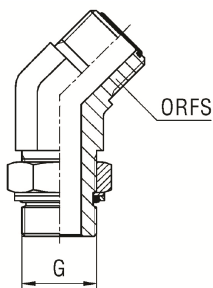

Adaptador 45° BSPP macho orientável

Série	Bar	Ref. Comercial	G	ORFS	Código Interno
UNIVERSAL	350	VMBOMO-02-04	1/8"-28	9/16"-18	XX2714251X-02-04
	315	VMBOMO-04-06	1/4"-19	11/16"-16	XX2714251X-04-05
	250	VMBOMO-06-08	3/8"-19	13/16"-16	XX2714251X-04-06
		VMBOMO-08-10	1/2"-14	1"-14	XX2714251X-06-08
		VMBOMO-12-12	3/4"-14	1.3/16"-12	XX2714251X-08-10
	200	VMBOMO-16-16	1"-11	1.7/16"-12	XX2714251X-12-12
		VMBOMO-20-20	1.1/4"-11	1.11/16"-12	XX2714251X-16-16
	160	VMBOMO-24-24	1.1/2"-11	2"-12	XX2714251X-20-20
	315	VMBOMO-04-04	1/4"-19	9/16"-18	XX2714251X-24-24
	250	VMBOMO-06-04	3/8"-19	9/16"-18	XX2714251X-04-04
		VMBOMO-06-06	3/8"-19	11/16"-16	XX2714251X-06-04
		VMBOMO-08-06	1/2"-14	11/16"-16	XX2714251X-08-04
	315	VMBOMO-04-08	1/4"-19	13/16"-16	XX2714251X-02-05
	250	VMBOMO-08-08	1/2"-14	13/16"-16	XX2714251X-06-05
		VMBOMO-12-08	3/4"-14	13/16"-16	XX2714251X-06-06
	315	VMBOMO-04-10	1/4"-19	1"-14	XX2714251X-08-06
	250	VMBOMO-06-10	3/8"-19	1"-14	XX2714251X-04-08
		VMBOMO-12-10	3/4"-14	1"-14	XX2714251X-08-08
	200	VMBOMO-16-10	1"-11	1"-14	XX2714251X-12-08
	315	VMBOMO-04-12	1/4"-19	1.3/16"-12	XX2714251X-06-10
	250	VMBOMO-08-12	1/2"-14	1.3/16"-12	XX2714251X-12-10
	200	VMBOMO-16-12	1"-11	1.3/16"-12	XX2714251X-08-12
	315	VMBOMO-04-16	1/4"-19	1.7/16"-12	XX2714251X-16-12
	250	VMBOMO-12-16	3/4"-11	1.7/16"-12	XX2714251X-12-16
	200	VMBOMO-20-16	1.1/4"-11	1.7/16"-12	XX2714251X-20-16
		VMBOMO-16-20	1"-11	1.11/16"-12	XX2714251X-16-20
	160	VMBOMO-24-20	1.1/2"-11	1.11/16"-12	XX2714251X-20-24