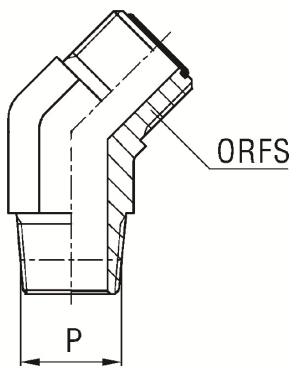

Adaptador 45° macho NPTF

Série	Bar	Ref. Comercial	P	ORFS	Código Interno
UNIVERSAL	420	VMNMO-02-04	1/8"-27	9/16"-18	XX2627251X-02-04
	630	VMNMO-04-06	1/4"-18	11/16"-16	XX2627251X-04-06
		VMNMO-06-08	3/8"-18	13/16"-16	XX2627251X-06-08
	420	VMNMO-08-10	1/2"-14	1"-14	XX2627251X-08-10
		VMNMO-12-12	3/4"-14	1.3/16"-12	XX2627251X-12-12
		VMNMO-16-16	1"-11.5	1.7/16"-12	XX2627251X-16-16
	280	VMNMO-20-20	1.1/4"-11.5	1.11/16"-12	XX2627251X-20-20
		VMNMO-24-24	1.1/2"-11.5	2"-12	XX2627251X-24-24
	630	VMNMO-04-04	1/4"-18	9/16"-18	XX2627251X-04-04
		VMNMO-06-04	3/8"-18	9/16"-18	XX2627251X-06-04
		VMNMO-06-06	3/8"-18	11/16"-16	XX2627251X-06-06
		VMNMO-08-06	1/2"-14	11/16"-16	XX2627251X-08-06
		VMNMO-04-08	1/4"-18	13/16"-16	XX2627251X-04-08
		VMNMO-08-08	1/2"-14	13/16"-16	XX2627251X-08-08
	420	VMNMO-12-08	3/4"-14	13/16"-16	XX2627251X-12-08
		VMNMO-06-10	3/8"-18	1"-14	XX2627251X-06-10
		VMNMO-12-10	3/4"-14	1"-14	XX2627251X-12-10
		VMNMO-08-12	1/2"-14	1.3/16"-12	XX2627251X-08-12
		VMNMO-16-12	1"-11.5	1.3/16"-12	XX2627251X-16-12
		VMNMO-12-16	3/4"-14	1.7/16"-12	XX2627251X-12-16
	280	VMNMO-16-20	1"-11.5	1.11/16"-12	XX2627251X-16-20
		VMNMO-20-24	1.1/4"-11.5	2"-12	XX2627251X-20-24