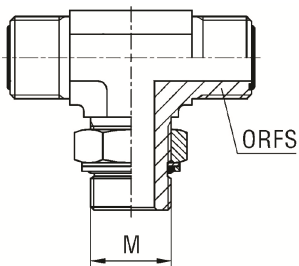

Adaptador TEE central macho orientável Métrico

Série	bar	Ref. Comercial	M	ORFS	Código Interno
UNIVERSAL	315	TCMMOMO-12-04	12x1.5	9/16"-18	XX2322251X-12-04
		TCMMOMO-14-06	14x1.5	11/16"-16	XX2322251X-14-06
		TCMMOMO-18-08	18x1.5	13/16"-16	XX2322251X-18-08
	250	TCMMOMO-22-10	22x1.5	1"-14	XX2322251X-22-10
		TCMMOMO-27-12	27x2	1.3/16"-12	XX2322251X-27-12
	160	TCMMOMO-33-16	33x2	1.7/16"-12	XX2322251X-33-16
		TCMMOMO-42-20	42x2	1.11/16"-12	XX2322251X-42-20
		TCMMOMO-48-24	48x2	2"-12	XX2322251X-48-24
	315	TCMMOMO-10-04	10x1	9/16"-18	XX2322251X-10-04
		TCMMOMO-16-06	16x1.5	11/16"-16	XX2322251X-16-06
		TCMMOMO-16-08	16x1.5	13/16"-16	XX2322251X-16-08
	250	TCMMOMO-22-08	22x1.5	13/16"-16	XX2322251X-22-08
	315	TCMMOMO-18-10	18x1.5	1"-14	XX2322251X-18-10
	250	TCMMOMO-27-10	27x2	1"-14	XX2322251X-27-10
		TCMMOMO-22-12	22x1.5	1.3/16"-12	XX2322251X-22-12
	160	TCMMOMO-33-12	33x2	1.3/16"-12	XX2322251X-33-12
	250	TCMMOMO-27-16	27x2	1.7/16"-12	XX2322251X-27-16
	160	TCMMOMO-42-16	42x2	1.7/16"-12	XX2322251X-42-16
		TCMMOMO-48-20	48x2	1.11/16"-12	XX2322251X-48-20