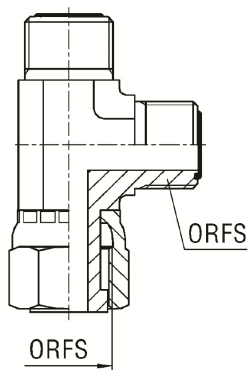

Adaptador TEE lateral fêmea ORFS

Série	bar	Ref. Comercial	ORFS	Código Interno
UNIVERSAL	630	TLFOMO-04-04	9/16"-18	XX1849251X-04-04
		TLFOMO-06-06	11/16"-16	XX1850261X-06-06
		TLFOMO-08-08	13/16"-16	XX1850261X-08-08
	420	TLFOMO-10-10	1"-14	XX1850261X-10-10
		TLFOMO-12-12	1.3/16"-12	XX1850261X-12-12
		TLFOMO-16-16	1.7/16"-12	XX1850261X-16-16
	280	TLFOMO-20-20	1.11/16"-12	XX1850261X-20-20
		TLFOMO-24-24	2"-12	XX1850261X-24-24