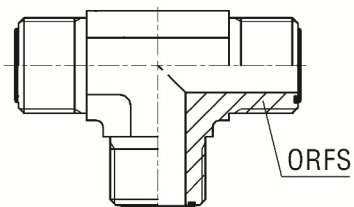

Adaptador TEE macho ORFS

Série	Bar	Ref. Comercial	ORFS	Código Interno
UNIVERSAL	630	TMOMO-04-04	9/16"-18	XX1725251X-04-04
		TMOMO-06-06	11/16"-16	XX1725251X-06-06
		TMOMO-08-08	13/16"-16	XX1725251X-08-08
	420	TMOMO-10-10	1"-14	XX1725251X-10-10
		TMOMO-12-12	1.3/16"-12	XX1725251X-12-12
		TMOMO-16-16	1.7/16"-12	XX1725251X-16-16
	280	TMOMO-20-20	1.11/16"-12	XX1725251X-20-20
		TMOMO-24-24	2"-12	XX1725251X-24-24