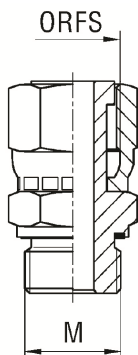

Adaptador reto macho Métrico vedação com anel ED

Série	Bar	Ref. Comercial	M	ORFS	Código Interno
UNIVERSAL	630	IMMFO-12-04	12x1.5	9/16"-18	XX1320491X-12-04
		IMMFO-14-06	14x1.5	11/16"-16	XX1320491X-14-06
		IMMFO-18-08	18x1.5	13/16"-16	XX1320491X-18-08
	420	IMMFO-22-10	22x1.5	1"-14	XX1320491X-22-10
		IMMFO-27-12	27x2	1.3/16"-12	XX1320491X-27-12
		IMMFO-33-16	33x2	1.7/16"-12	XX1320491X-33-16
	280	IMMFO-42-20	42x2	1.11/16"-12	XX1320491X-42-20
		IMMFO-48-24	48x2	2"-12	XX1320491X-48-24
	350	IMMFO-10-04	10x1	9/16"-18	XX1320491X-10-04
	630	IMMFO-16-06	16x1.5	11/16"-16	XX1320491X-16-06
		IMMFO-16-08	16x1.5	13/16"-16	XX1320491X-16-08
	420	IMMFO-18-10	18x1.5	1"-14	XX1320491X-18-10
		IMMFO-22-12	22x1.5	1.3/16"-12	XX1320491X-22-12
		IMMFO-27-16	27x2	1.7/16"-12	XX1320491X-27-16