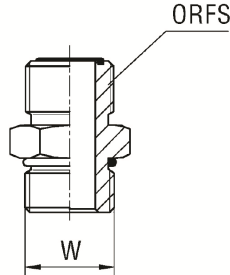

Adaptador macho UNF vedação com anel O'ring

Série	bar	Ref. Comercial	W	ORFS	Código Interno
UNIVERSAL	630	IMSMO-04-04	7/16"-20	9/16"-18	XX1328251X-04-04
		IMSMO-06-06	9/16"-18	11/16"-16	XX1328251X-06-06
		IMSMO-08-08	3/4"-16	13/16"-16	XX1328251X-08-08
	420	IMSMO-10-10	7/8"-14	1"-14	XX1328251X-10-10
		IMSMO-12-12	1.1/16"-12	1.3/16"-12	XX1328251X-12-12
		IMSMO-16-16	1.5/16"-12	1.7/16"-12	XX1328251X-16-16
	280	IMSMO-20-20	1.5/8"-12	1.11/16"-12	XX1328251X-20-20
		IMSMO-24-24	1.7/8"-12	2"-12	XX1328251X-24-24
	630	IMSMO-05-04	1/2"-20	9/16"-18	XX1328251X-05-04
		IMSMO-06-04	9/16"-18	9/16"-18	XX1328251X-06-04
		IMSMO-08-04	3/4"-16	9/16"-18	XX1328251X-08-04
		IMSMO-04-06	7/16"-20	11/16"-16	XX1328251X-04-06
		IMSMO-05-06	1/2"-20	11/16"-16	XX1328251X-05-06
		IMSMO-08-06	3/4"-16	11/16"-16	XX1328251X-08-06
		IMSMO-10-06	7/8"-14	11/16"-16	XX1328251X-10-06
	420	IMSMO-12-06	1.1/16"-12	11/16"-16	XX1328251X-12-06
	630	IMSMO-06-08	9/16"-18	13/16"-16	XX1328251X-06-08
		IMSMO-10-08	7/8"-14	13/16"-16	XX1328251X-10-08
	420	IMSMO-12-08	1.1/16"-12	13/16"-16	XX1328251X-12-08
		IMSMO-16-08	1.5/16"-12	13/16"-16	XX1328251X-16-08
		IMSMO-08-10	3/4"-16	1"-14	XX1328251X-08-10
		IMSMO-12-10	1.1/16"-12	1"-14	XX1328251X-12-10
		IMSMO-08-12	3/4"-16	1.3/16"-12	XX1328251X-08-12
		IMSMO-10-12	7/8"-14	1.3/16"-12	XX1328251X-10-12
		IMSMO-16-12	1.5/16"-12	1.3/16"-12	XX1328251X-16-12
		IMSMO-12-16	1.1/16"-12	1.7/16"-12	XX1328251X-12-16
	280	IMSMO-20-16	1.5/8"-12	1.7/16"-12	XX1328251X-20-16
		IMSMO-20-20	1.5/16"-12	1.11/16"-12	XX1328251X-20-20
		IMSMO-24-20	1.7/8"-12	1.11/16"-12	XX1328251X-24-20
		IMSMO-20-24	1.5/8"-12	2"-1	XX1328251X-20-24