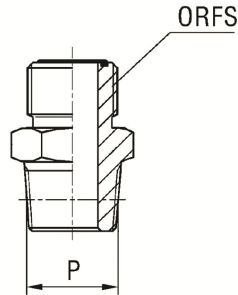

Adaptador reto macho NPTF

Série	Bar	Ref. Comercial	P	ORFS	Código Interno
UNIVERSAL	420	IMNMO-02-04	1/8"-27	9/16"-18	XX1327251X-02-04
	630	IMNMO-04-06	1/4"-18	11/16"-16	XX1321251X-04-06
		IMNMO-06-08	3/8"-18	13/16"-16	XX1321251X-06-08
	420	IMNMO-08-10	1/2"-14	1"-14	XX1321251X-08-10
		IMNMO-12-12	3/4"-14	1.3/16"-12	XX1321251X-12-12
		IMNMO-16-16	1"-11.5	1.7/16"-12	XX1321251X-16-16
	280	IMNMO-20-20	1.1/4"-11.5	1.11/16"-12	XX1321251X-20-20
		IMNMO-24-24	1.1/2"-11.5	2"-12	XX1321251X-24-24
	630	IMNMO-04-04	1/4"-18	9/16"-18	XX1321251X-04-04
		IMNMO-06-04	3/8"-18	9/16"-18	XX1321251X-06-04
		IMNMO-06-06	3/8"-18	11/16"-16	XX1321251X-06-06
		IMNMO-08-06	1/2"-14	11/16"-16	XX1321251X-08-06
		IMNMO-04-08	1/4"-18	13/16"-16	XX1321251X-04-08
		IMNMO-08-08	1/2"-14	13/16"-16	XX1321251X-08-08
	420	IMNMO-12-08	3/4"-14	13/16"-16	XX1321251X-12-08
		IMNMO-06-10	3/8"-18	1"-14	XX1321251X-06-10
		IMNMO-12-10	3/4"-14	1"-14	XX1321251X-12-10
		IMNMO-08-12	1/2"-14	1.3/16"-12	XX1321251X-08-12
		IMNMO-16-12	1"-11.5	1.3/16"-12	XX1321251X-16-12
	280	IMNMO-12-16	3/4"-14	1.7/16"-12	XX1321251X-12-16
		IMNMO-16-20	1"-11.5	1.11/16"-12	XX1321251X-16-20
		IMNMO-20-24	1.1/4"-11.5	2"-12	XX1321251X-20-24