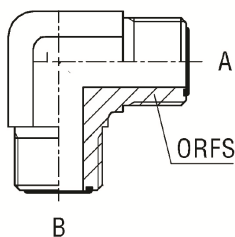

Adaptador 90° ORFS

Série	Bar	Ref. Comercial	A	B	Código Interno
UNIVERSAL	630	LMOMO-04-04	9/16"-18	9/16"-18	XX2925251X-04-04
		LMOMO-06-06	11/16"-16	11/16"-16	XX2925251X-06-06
		LMOMO-08-08	13/16"-16	13/16"-16	XX2925251X-08-08
	420	LMOMO-10-10	1"-14	1"-14	XX2925251X-10-10
		LMOMO-12-12	1.3/16"-12	1.3/16"-12	XX2925251X-12-12
		LMOMO-16-16	1.7/16"-12	1.7/16"-12	XX2925251X-16-16
	280	LMOMO-20-20	1.11/16"-12	1.11/16"-12	XX2925251X-20-20
		LMOMO-24-24	2"-12	2"-12	XX2925251X-24-24
	630	LMOMO-06-04	11/16"-16	9/16"-18	XX2925251X-06-04
		LMOMO-08-06	13/16"-16	11/16"-16	XX2925251X-08-06
	420	LMOMO-10-08	1"-14	13/16"-16	XX2925251X-10-08
		LMOMO-12-06	1.3/16"-12	11/16"-16	XX2925251X-12-06
		LMOMO-12-08	1.3/16"-12	13/16"-16	XX2925251X-12-08
		LMOMO-12-10	1.3/16"-12	1"-14	XX2925251X-12-10
		LMOMO-16-12	1.7/16"-12	1.3/16"-16	XX2925251X-16-12
	280	LMOMO-20-16	1.11/16"-18	1.7/16"-12	XX2925251X-20-16