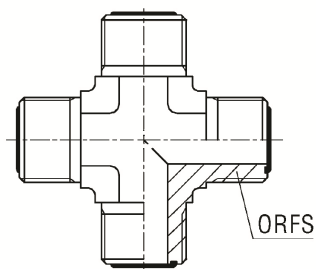

Adaptador Cruzeta macho ORFS

Série	Bar	Ref. Comercial	ORFS	Código Interno
UNIVERSAL	630	TMOMO-04-04	9/16"-18	XX2825251X-04-04
		TMOMO-06-06	11/16"-16	XX2825251X-06-06
		TMOMO-08-08	13/16"-16	XX2825251X-08-08
	420	TMOMO-10-10	1"-14	XX2825251X-10-10
		TMOMO-12-12	1.3/16"-12	XX2825251X-12-12
		TMOMO-16-16	1.7/16"-12	XX2825251X-16-16
	280	TMOMO-20-20	1.11/16"-12	XX2825251X-20-20
		TMOMO-24-24	2"-12	XX2825251X-24-24