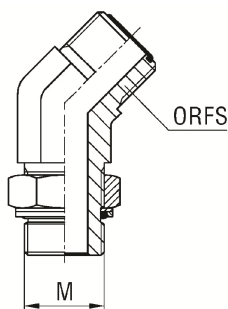

Adaptador 45° Métrico macho orientável

Série	Bar	Ref. Comercial	M	ORFS	Código Interno
UNIVERSAL	315	VMMOMO-12-04	12x1.5	9/16"-18	XX2722251X-12-04
		VMMOMO-14-06	14x1.5	11/16"-16	XX2722251X-14-06
		VMMOMO-18-08	18x1.5	13/16"-16	XX2722251X-18-08
	250	VMMOMO-22-10	22x1.5	1"-14	XX2722251X-22-10
		VMMOMO-27-12	27x2	1.3/16"-12	XX2722251X-27-12
		VMMOMO-33-16	33x2	1.7/16"-12	XX2722251X-33-16
	160	VMMOMO-42-20	42x2	1.11/16"-12	XX2722251X-42-20
		VMMOMO-48-24	48x2	2"-12	XX2722251X-48-24
	315	VMMOMO-10-04	10x1	9/16"-18	XX2722251X-10-04
		VMMOMO-16-06	16x1.5	11/16"-16	XX2722251X-16-06
		VMMOMO-16-08	16x1.5	13/16"-16	XX2722251X-16-08
	250	VMMOMO-22-08	22x1.5	13/16"-16	XX2722251X-22-08
	315	VMMOMO-18-10	18x1.5	1"-14	XX2722251X-18-10
	250	VMMOMO-27-10	27x2	1"-14	XX2722251X-27-10
		VMMOMO-22-12	22x1.5	1.3/16"-12	XX2722251X-22-12
	160	VMMOMO-33-12	33x2	1.3/16"-12	XX2722251X-33-12
	250	VMMOMO-27-16	27x2	1.7/16"-12	XX2722251X-27-16
	160	VMMOMO-42-16	42x2	1.7/16"-12	XX2722251X-42-16
VMMOMO-48-20		48x2	1.11/16"-12	XX2722251X-48-20