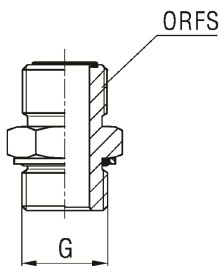

Adaptador macho BSPP vedação com anel O´ring

Série	Bar	Ref. Comercial	G	ORFS	Código Interno
UNIVERSAL	350	IMBMO-02-04	1/8"-28	9/16"-18	XX1313251X-02-04
	400	IMBMO-04-06	1/4"-19	11/16"-16	XX1313251X-04-06
	350	IMBMO-06-08	3/8"-19	13/16"-16	XX1313251X-06-08
	315	IMBMO-08-10	1/2"-14	1"-14	XX1313251X-08-10
		IMBMO-12-12	3/4"-14	1.3/16"-12	XX1313251X-12-12
	280	IMBMO-16-16	1"-11	1.7/16"-12	XX1313251X-16-16
		IMBMO-20-20	1.1/4"-11	1.11/16"-12	XX1313251X-20-20
	250	IMBMO-24-24	1.1/2"-11	2"-12	XX1313251X-24-24
	400	IMBMO-04-04	1/4"-19	9/16"-18	XX1313251X-04-04
	350	IMBMO-06-04	3/8"-19	9/16"-18	XX1313251X-06-04
	315	IMBMO-08-04	1/2"-14	9/16"-18	XX1313251X-08-04
	350	IMBMO-02-06	1/8"-28	11/16"-16	XX1313251X-02-06
		IMBMO-06-06	3/8"-19	11/16"-16	XX1313251X-06-06
	315	IMBMO-08-06	1/2"-14	11/16"-16	XX1313251X-08-06
		IMBMO-12-06	3/4"-14	11/16"-16	XX1313251X-12-06
	400	IMBMO-04-08	1/4"-19	13/16"-16	XX1313251X-04-08
	315	IMBMO-08-08	1/2"-14	13/16"-16	XX1313251X-08-08
		IMBMO-12-08	3/4"-14	13/16"-16	XX1313251X-12-08
	400	IMBMO-04-10	1/4"-19	1"-14	XX1313251X-04-10
	350	IMBMO-06-10	3/8"-19	1"-14	XX1313251X-06-10
	315	IMBMO-12-10	3/4"-14	1"-14	XX1313251X-12-10
	280	IMBMO-16-10	1"-12	1"-14	XX1313251X-16-10
	400	IMBMO-04-12	1/4"-19	1.3/16"-12	XX1313251X-04-12
	315	IMBMO-08-12	1/2"-14	1.3/16"-12	XX1313251X-08-12
	200	IMBMO-16-12	1"-11	1.3/16"-12	XX1313251X-16-12
		IMBMO-20-12	1.1/4"-11	1.3/16"-12	XX1313251X-20-12
	400	IMBMO-04-16	1/4"-19	1.7/16"-12	XX1313251X-04-16
	315	IMBMO-12-16	3/4"-14	1.7/16"-12	XX1313251X-12-16
	280	IMBMO-20-16	1.1/4"-11	1.7/16"-12	XX1313251X-20-16
	250	IMBMO-24-16	1.1/2"-11	1.7/16"-12	XX1313251X-24-16
	280	IMBMO-16-20	1"-11	1.11/16"-12	XX1313251X-16-20
	250	IMBMO-24-20	1.1/2"-11	1.11/16"-12	XX1313251X-24-20