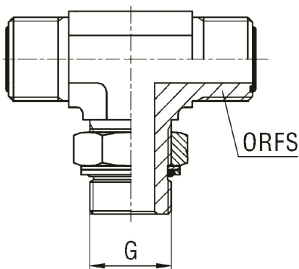

Adaptador TEE central macho orientável BSPP

Série	bar	Ref. Comercial	G	ORFS	Código Interno
UNIVERSAL	350	TCMBOMO-02-04	1/8"-28	9/16"-18	XX2314251X-02-04
	315	TCMBOMO-04-06	1/4"-19	11/16"-16	XX2314251X-04-06
	250	TCMBOMO-06-08	3/8"-19	13/16"-16	XX2314251X-06-08
		TCMBOMO-08-10	1/2"-14	1"-14	XX2314251X-08-10
		TCMBOMO-12-12	3/4"-14	1.3/16"-12	XX2314251X-12-12
	200	TCMBOMO-16-16	1"-11	1.7/16"-12	XX2314251X-16-16
		TCMBOMO-20-20	1.1/4"-11	1.11/16"-12	XX2314251X-20-20
	160	TCMBOMO-24-24	1.1/2"-11	2"-12	XX2314251X-24-24
	315	TCMBOMO-04-04	1/4"-19	9/16"-18	XX2314251X-04-04
	250	TCMBOMO-06-04	3/8"-19	9/16"-18	XX2314251X-06-04
		TCMBOMO-06-06	3/8"-19	11/16"-16	XX2314251X-06-06
		TCMBOMO-08-06	1/2"-14	11/16"-16	XX2314251X-08-06
	315	TCMBOMO-04-08	1/4"-19	13/16"-16	XX2314251X-04-08
	250	TCMBOMO-08-08	1/2"-14	13/16"-16	XX2314251X-08-08
		TCMBOMO-12-08	3/4"-14	13/16"-16	XX2314251X-12-08
	315	TCMBOMO-04-10	1/4"-19	1"-14	XX2314251X-04-10
	250	TCMBOMO-06-10	3/8"-19	1"-14	XX2314251X-06-10
		TCMBOMO-12-10	3/4"-14	1"-14	XX2314251X-12-10
	200	TCMBOMO-16-10	1"-11	1"-14	XX2314251X-16-10
	315	TCMBOMO-04-12	1/4"-19	1.3/16"-12	XX2314251X-04-12
	250	TCMBOMO-08-12	1/2"-14	1.3/16"-12	XX2314251X-08-12
	200	TCMBOMO-16-12	1"-11	1.3/16"-12	XX2314251X-16-12
	315	TCMBOMO-04-16	1/4"-19	1.7/16"-12	XX2314251X-04-16
	250	TCMBOMO-12-16	3/4"-14	1.7/16"-12	XX2314251X-12-16
	200	TCMBOMO-20-16	1.1/4"-11	1.7/16"-12	XX2314251X-20-16
		TCMBOMO-16-20	1"-11	1.11/16"-12	XX2314251X-16-20
	160	TCMBOMO-24-20	1.1/2"-11	1.11/16"-12	XX2314251X-24-20